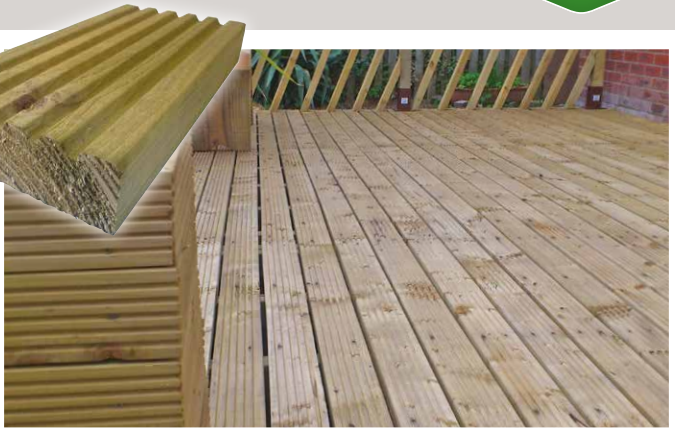

DECKING - DUAL PROFILE

SIZE (MM)	LENGTH (M)
38 x 100	3.6, 4.8
38 x 150	3.6, 4.8

SAWN

SIZE (MM)	LENGTH (M)
19 x 38	4.8
22 x 38	4.8
25 x 50	4.8
38 x 50	4.8

PSE

SIZE (MM)	LENGTH (M)
38 x 150	4.8

EASED EDGE

SIZE (MM)	LENGTH (M)
47 x 50	4.8
47 x 75	3.0, 3.6, 4.2, 4.8

C16 EASED EDGE

SIZE (MM)	LENGTH (M)
47 x 100	3.0, 4.2, 4.8
47 x 125	4.2, 4.8
47 x 150	3.6, 4.2, 4.8
47 x 175	3.6, 4.2, 4.8
47 x 200	3.6, 4.2, 4.8
47 x 225	4.2, 4.8
75 x 150	4.2, 4.8
75 x 175	4.8
75 x 200	4.2, 4.8
75 x 225	4.2, 4.8

C24 EASED EDGE

SIZE (MM)	LENGTH (M)
47 x 100	4.8, 6.0
47 x 125	6.0
47 x 150	4.8, 6.0, 6.6
47 x 175	4.8, 6.0
47 x 200	4.8, 6.0
47 x 225	4.8, 6.0
47 x 250	4.8, 6.0
75 x 150	4.8, 6.1
75 x 175	4.8, 6.1
75 x 200	6.1
75 x 225	6.1, 6.6, 7.2